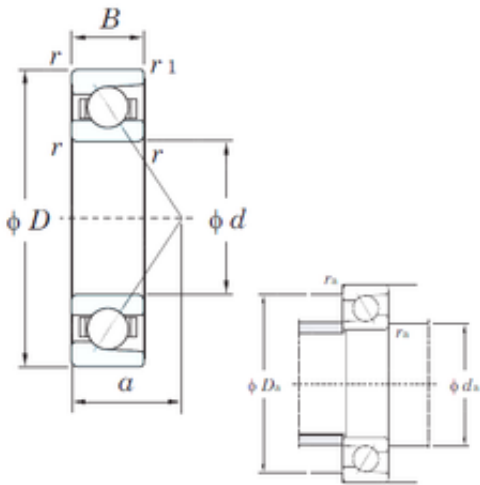

Mingda Bearing Products co., LTD

7408B Bearing 2D drawings and 3D CAD models

KOYO 7408B angular contact ball bearings

Bearing No. 7408B

Size	40x110x27 mm
Bore Diameter	40 mm
Outer Diameter	110 mm
Width	27 mm
d	40 mm
D	110 mm
B	27 mm
C	27 mm
Angle (°)	40 °
a	45.4 mm
r min.	2 mm
r1 min.	1 mm
da min.	50 mm
Da max.	100 mm
ra max.	2 mm
Weight	1.23 Kg
(Grease) Lubrication Speed	5200 r/min
Bearing No.	7408B
r(min)	2
r1(min)	1
Cr	87.0
C0r	44.9
Cu	3.20
f0	-
Grease lub.	4100
Oil lub.	5700

Mingda Bearing Products co., LTD

a	45.4 mm
da(min)	50
Da(max)	100
ra(max)	2
(Refer.)Mass(kg)	1.23