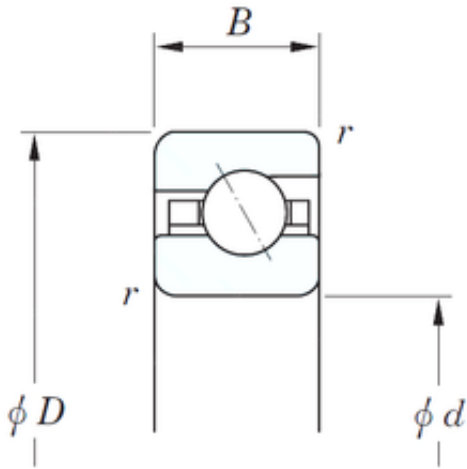

Mingda Bearing Products co., LTD

KFA040 Bearing 2D drawings and 3D CAD models

KOYO KFA040 angular contact ball bearings

Bearing No. KFA040

Size	101.6x139.7x19.05 mm
Bore Diameter	101,6 mm
Outer Diameter	139,7 mm
Width	19,05 mm
d	101,6 mm
D	139,7 mm
B	19,05 mm
C	19,05 mm
r	2 mm
Weight	0,871 Kg
Basic dynamic load rating (C)	30,3 kN
Bearing No.	KFA040
r(min)	2
Cr	30.3
C0r	32.9
Mass(kg)	0.871