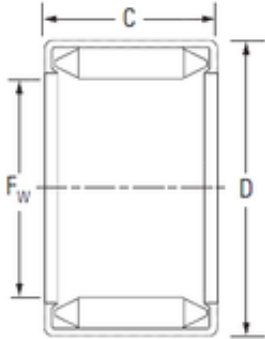

## KOYO B812 needle roller bearings

Bearing No. B812

Size	12.7x17.462x19.05 mm
Bore Diameter	12,7 mm
Outer Diameter	17,462 mm
Width	19,05 mm
Fw	12,7 mm
D	17,462 mm
C	19,05 mm
Weight	0,013 Kg
Basic dynamic load rating (C)	13 kN
Basic static load rating (C0)	26,8 kN

B812 Bearing 2D drawings and 3D CAD models