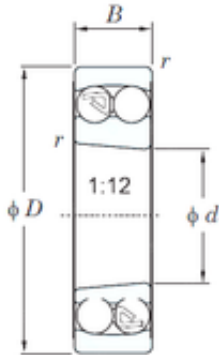

## KOYO 2309K self aligning ball bearings

Bearing No. 2309K

Size	45x100x36 mm
Bore Diameter	45 mm
Outer Diameter	100 mm
Width	36 mm
d	45 mm
D	100 mm
B	36 mm
C	36 mm
r min.	1.5 mm
da min.	53 mm
Da max.	92 mm
ra max.	1.5 mm
Weight	1.20 Kg
Basic dynamic load rating (C)	54.4 kN
Basic static load rating (C0)	16.7 kN
(Grease) Lubrication Speed	5600 r/min
(Oil) Lubrication Speed	7700 r/min
Calculation factor (e)	0.42
Calculation factor (Y0)	1.58
Calculation factor (Y1)	1.51