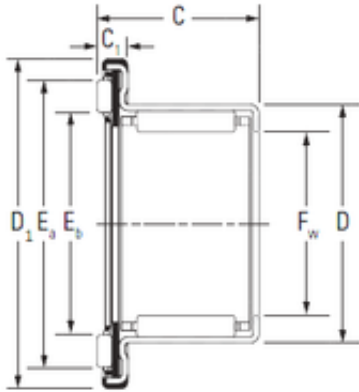

Mingda Bearing Products co., LTD

KOYO RAX 745 complex bearings

Bearing No. RAX 745

Size	45x52x22.2 mm
Bore Diameter	45 mm
Outer Diameter	52 mm
Width	22,2 mm
Fw	45 mm
D	52 mm
D1	66,5 mm
C	22,2 mm
C1	4,2 mm
Ea	59,9 mm
Eb	48 mm
Weight	0,088 Kg
Dynamic load rating radial (C)	24,8 kN
Dynamic load rating axial (C)	21,8 kN
Static load rating radial (C0)	55 kN
Static load rating axial (C0)	109 kN

RAX 745 Bearing 2D drawings and 3D CAD models