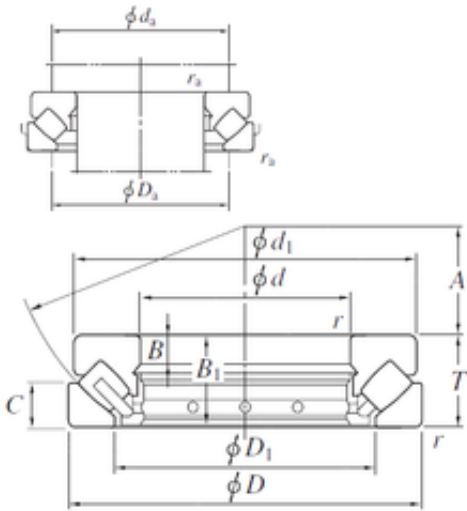

Mingda Bearing Products co., LTD

KOYO 29488R thrust roller bearings

Bearing No. 29488R

29488R Bearing 2D drawings and 3D CAD models

Size	440x780x206 mm
Bore Diameter	440 mm
Outer Diameter	780 mm
Width	206 mm
d	440 mm
D	780 mm
T	206 mm
d1	745 mm
r min.	95 mm
A	260 mm
B	74 mm
B1	199 mm
C	100 mm
D1	588 mm
da min.	595 mm
Da max.	670 mm
ra max.	8 mm
Weight	423 Kg
Basic dynamic load rating (C)	7290 kN
Bearing No.	29488R
r(min)	9.5
Ca	9100
Coa	30000
Oil lub.	320
da(min)	595
Da(max)	670

Mingda Bearing Products co., LTD

ra(max)	8
(Refer.)Mass(kg)	423