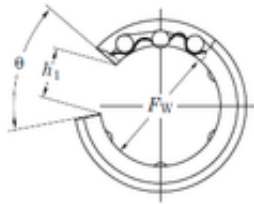

Mingda Bearing Products co., LTD

KOYO SESDM30 OP linear bearings

Bearing No. SESDM30 OP

Size	30x45x44.5 mm
Bore Diameter	30 mm
Outer Diameter	45 mm
Width	44.5 mm
d	30 mm
D	45 mm
h1	15 mm
B	44.5 mm
D1	43 mm
L	64 mm
W	1.85 mm
	50 °
Basic dynamic load rating (C)	1 570 kN

SESDM30 OP Bearing 2D drawings and 3D CAD models