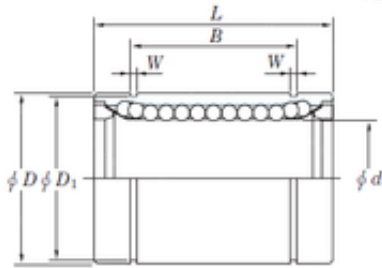

Mingda Bearing Products co., LTD

KOYO SESDM30 OP linear bearings

Bearing No. SESDM30 OP

Size	30x45x44.5 mm
Bore Diameter	30 mm
Outer Diameter	45 mm
Width	44.5 mm
d	30 mm
D	45 mm
h1	15 mm
B	44.5 mm
D1	43 mm
L	64 mm
W	1.85 mm
	50 °
Basic dynamic load rating (C)	1 570 kN

SESDM30 OP Bearing 2D drawings and 3D CAD models