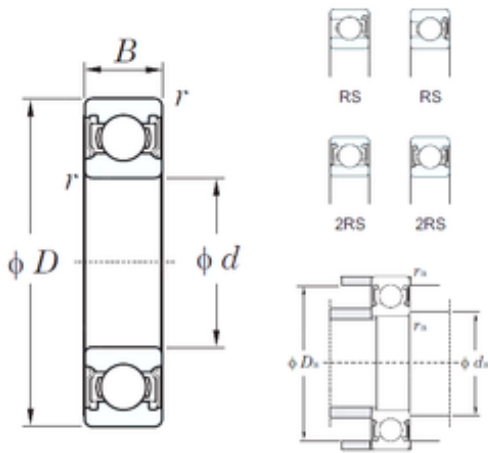

Mingda Bearing Products co., LTD

KOYO 6218-2RS deep groove ball bearings

Bearing No. 6218-2RS

Size	90x160x30 mm
Bore Diameter	90 mm
Outer Diameter	160 mm
Width	30 mm
d	90 mm
D	160 mm
B	30 mm
C	30 mm
r min.	2 mm
da min.	99 mm
da max	108,5 mm
Da max.	151 mm
ra max.	2 mm
Weight	2,15 Kg
Basic dynamic load rating (C)	96,1 kN
Basic static load rating (C0)	71,5 kN
(Grease) Lubrication Speed	2600 r/min

6218-2RS Bearing 2D drawings and 3D CAD models